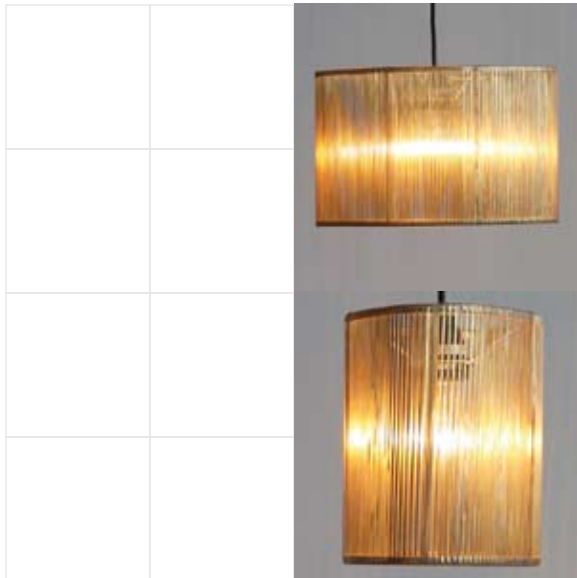

# MOORE

The Moore is an oval drum lampshade with powder coated steel frame, which can be used with a table lamp, floor lamp, or as a hanging pendant. It is hand-strung with lanyard in a variety of metallic finishes or flecked with gold or silver sparkles. Includes socket set in either black or white with 15' cord and 60w clear bulb. Euro fitting.

**Shape:**  
Shallow Oval Drum

**Dimensions:**  
Sm: 14"w x 7"d x 9"h  
Md: 21"w x 10"d x 9"h  
Lg: 28"w x 14"d x 9"h

metallic gold  
metallic silver

sparkle gold  
sparkle silver

hologram gold  
hologram silver